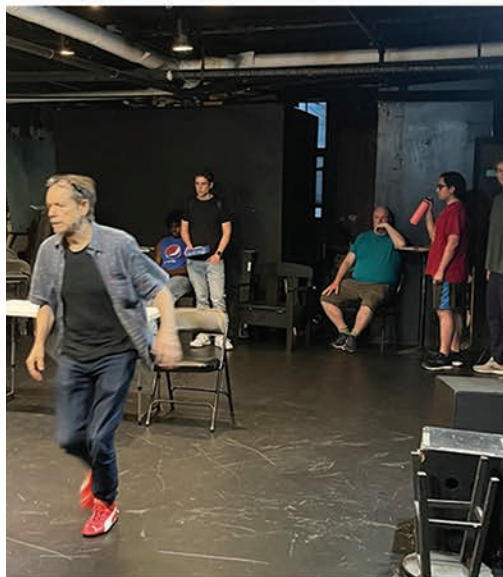

BEHIND THE SCENES

AIRPORT AND THE STRANGE PACKAGE